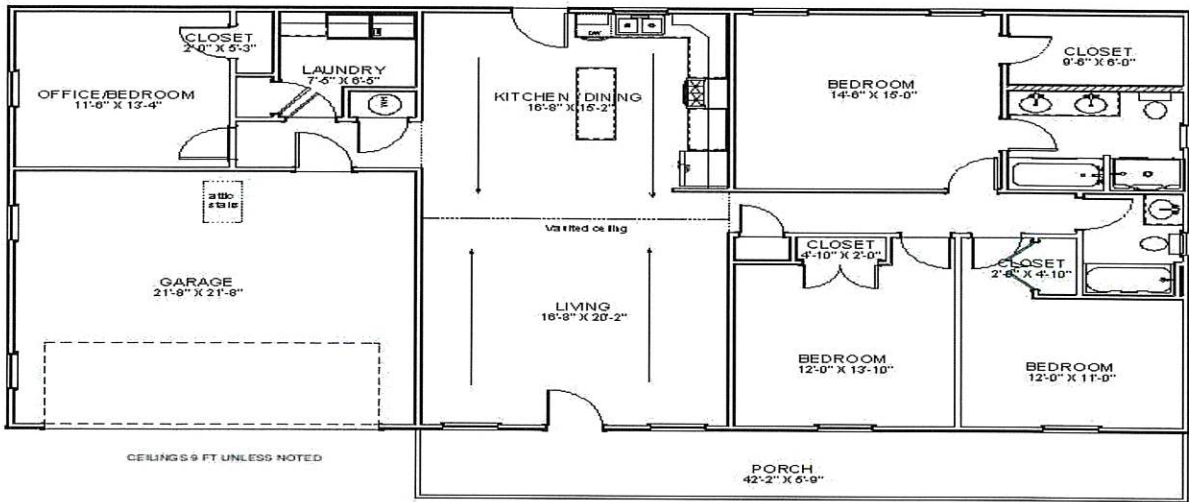

HOUSE KIT #14/ 1,820 SQ FT

Living Area	1820 sf
Porch	262 sf
Garage	484 sf

BUILD IT YOURSELF KIT

BASIC SHELL PRICE \$41900.00 *

ADD \$6600.00 MORE TO UPGRADE TO OSB AND PREMIUM HORIZONTAL METAL SIDING

*PLUS TAX AND DELIVERY

WE CAN DELIVER UP TO **5 HOURS** FROM POCAHONTAS ARKANSAS

36X64X9 SHELL

DROP DOWN ROOF ON GARAGE ROOF

6X42 TRUSS EXTENSION PORCH WITH SOFFIT

18X7 GARAGE DOOR OPENING (DOOR NOT INCLUDED)

3 — 3' HOUSE DOORS

9 — 3X5 VINYL WINDOWS

1 — 3X3 VINYL WINDOWS

2 — 2X3 VINYL WINDOWS

TRUSSES AT 2' ON CENTER

STUDS AT 16" ON CENTER

HOUSE WRAP

282' OF INTERIOR FRAMING

SOFFIT AND FASCIA OVERHANG ON ROOF

40YR WARRANTY 29 GAUGE METAL — 16 COLORS