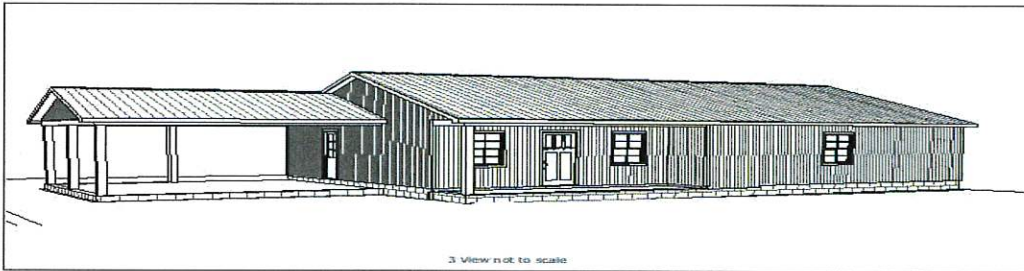

HOUSE #13/ 1,693 SQ FOOT

Living Area	1693 sf
Porch	107 sf
Carport	494 sf
Total Under Roof	2284 sf

BUILD IT YOURSELF KIT

BASIC SHELL PRICE \$31465 *

ADD \$6150.00 MORE TO UPGRADE TO OSB AND PREMIUM HORIZONTAL METAL SIDING

*PLUS TAX AND DELIVERY

WE CAN DELIVER UP TO **5 HOURS** FROM POCAHONTAS ARKANSAS

36X50X8 SHELL

5X21 INDENT PORCH WITH SOFFIT

2 — 3' HOUSE DOORS

6 — 3X4 VINYL WINDOWS

1 — 2X3 VINYL WINDOWS

TRUSSES AT 2' ON CENTER

STUDS AT 16" ON CENTER

HOUSE WRAP

180' OF INTERIOR FRAMING

SOFFIT AND FASCIA OVERHANG ON ROOF

22X22 CARPORT WITH SOFFIT

40YR WARRANTY 29 GAUGE METAL — 16 COLORS TO CHOOSE FROM

ADDITIONAL FEES AND SURCHARGES MAY APPLY