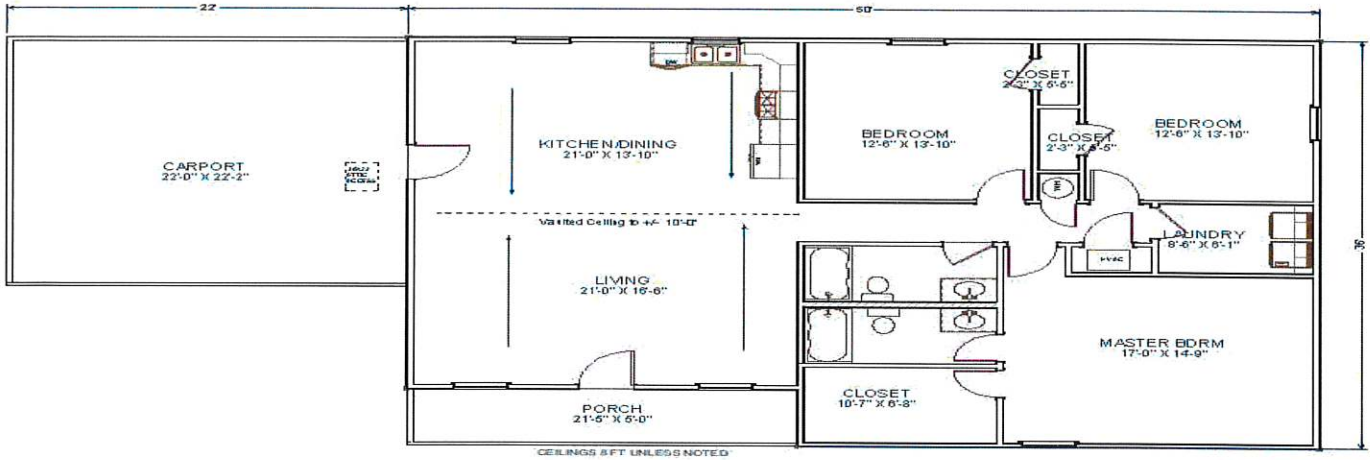

HOUSE #13/ 1,693 SQ FOOT

Living Area	1693 sf
Porch	107 sf
Carport	494 sf
Total Under Roof	2284 sf

BUILD IT YOURSELF KIT

BASIC SHELL PRICE \$31465 *

ADD \$6150.00 MORE TO UPGRADE TO OSB AND PREMIUM HORIZONTAL METAL SIDING

*PLUS TAX AND DELIVERY

WE CAN DELIVER UP TO **5 HOURS** FROM POCAHONTAS ARKANSAS

36X50X8 SHELL

5X21 INDENT PORCH WITH SOFFIT

2 — 3' HOUSE DOORS

6 — 3X4 VINYL WINDOWS

1 — 2X3 VINYL WINDOWS

TRUSSES AT 2' ON CENTER

STUDS AT 16" ON CENTER

HOUSE WRAP

180' OF INTERIOR FRAMING

SOFFIT AND FASCIA OVERHANG ON ROOF

22X22 CARPORT WITH SOFFIT

40YR WARRANTY 29 GAUGE METAL — 16 COLORS TO CHOOSE FROM

ADDITIONAL FEES AND SURCHARGES MAY APPLY