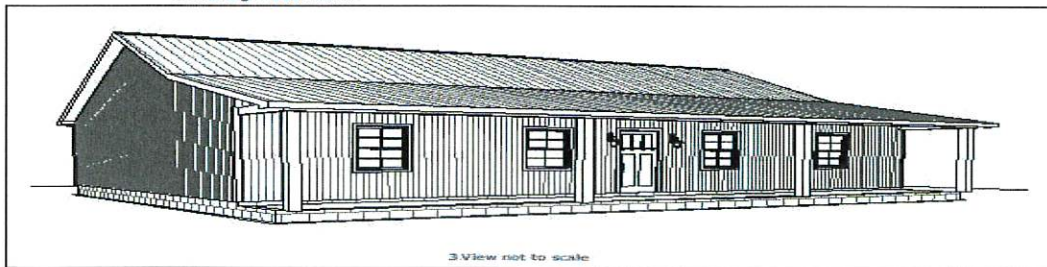

HOUSE KIT #12/ 1,800 SQ FT

8 ft Ceilings Unless Noted

3 View not to scale

Living Area	1800 sf
Porch	300 sf
Total Under Roof	2100 sf

BUILD IT YOURSELF KIT

BASIC SHELL PRICE \$28275.00*

ADD \$6525.00 MORE TO UPGRADE TO OSB AND PREMIUM HORIZONTAL METAL SIDING

*PLUS TAX AND DELIVERY

WE CAN DELIVER UP TO **5 HOURS** FROM POCAHONTAS ARKANSAS

36X50X8 SHELL

6X50 RANCH STYLE PORCH WITH SOFFIT

2 — 3' HOUSE DOORS

6 — 3X4 VINYL WINDOWS

1 — 2X3 VINYL WINDOWS

TRUSSES AT 2' ON CENTER

STUDS AT 16" ON CENTER

HOUSE WRAP

200' OF INTERIOR FRAMING

SOFFIT AND FASCIA OVERHANG ON ROOF

40YR WARRANTY 29 GAUGE METAL — 16 COLORS TO CHOOSE FROM

ADDITIONAL FEES AND SURCHARGES MAY APPLY

PRICES ARE SUBJECT TO CHANGE WITHOUT NOTICE