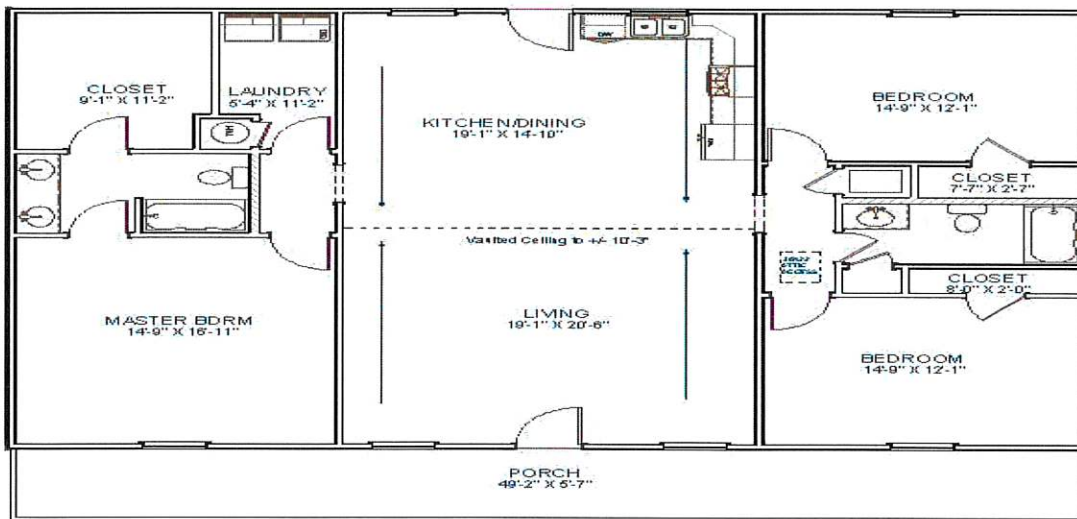

HOUSE KIT #12/ 1,800 SQ FT

8 ft Ceilings Unless Noted

3 View not to scale

Living Area	1800 sf
Porch	300 sf
Total Under Roof	2100 sf

BUILD IT YOURSELF KIT

BASIC SHELL PRICE \$28275.00*

ADD \$6525.00 MORE TO UPGRADE TO OSB AND PREMIUM HORIZONTAL METAL SIDING

*PLUS TAX AND DELIVERY

WE CAN DELIVER UP TO **5 HOURS** FROM POCAHONTAS ARKANSAS

36X50X8 SHELL

6X50 RANCH STYLE PORCH WITH SOFFIT

2 — 3' HOUSE DOORS

6 — 3X4 VINYL WINDOWS

1 — 2X3 VINYL WINDOWS

TRUSSES AT 2' ON CENTER