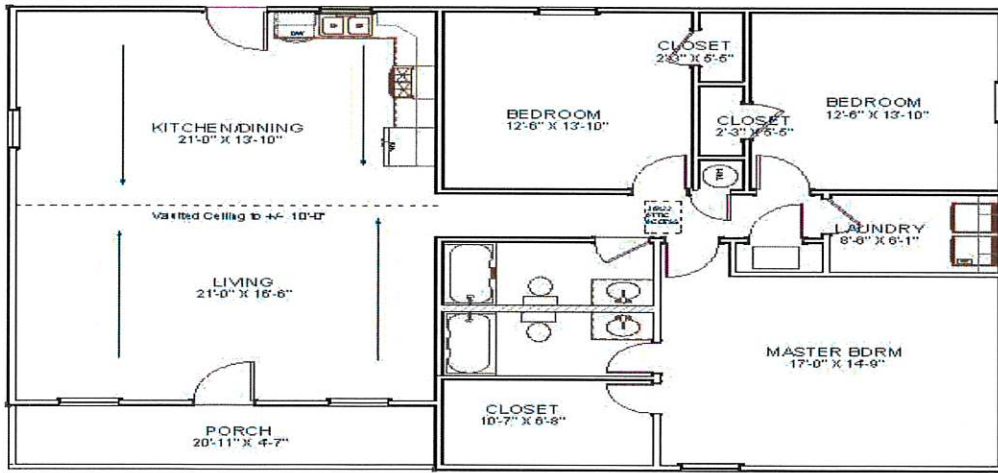

HOUSE KIT #11/ 1,693 SQ FT

Living Area	1693 sf
Porch	107 sf
Total Under Roof	1800 sf

BUILD IT YOURSELF KITS

BASIC SHELL PRICE \$26825.00 *

ADD \$6150.00 MORE TO UPGRADE TO OSB AND PREMIUM HORIZONTAL METAL SIDING

*PLUS TAX AND DELIVERY

WE CAN DELIVER UP TO **5 HOURS** FROM POCAHONTAS ARKANSAS

ADDITIONAL FEES OR SURCHARGES MAY APPLY

PRICES ARE SUBJECT TO CHANGE WITHOUT NOTICE

36X50X8 SHELL

5X21 INDENT PORCH WITH SOFFIT

2 — 3' HOUSE DOORS

6 — 3X4 VINYL WINDOWS

1 — 2X3 VINYL WINDOWS

TRUSSES AT 2' ON CENTER

STUDS AT 16" ON CENTER

HOUSE WRAP

180' OF INTERIOR FRAMING

SOFFIT AND FASCIA OVERHANG ON ROOF