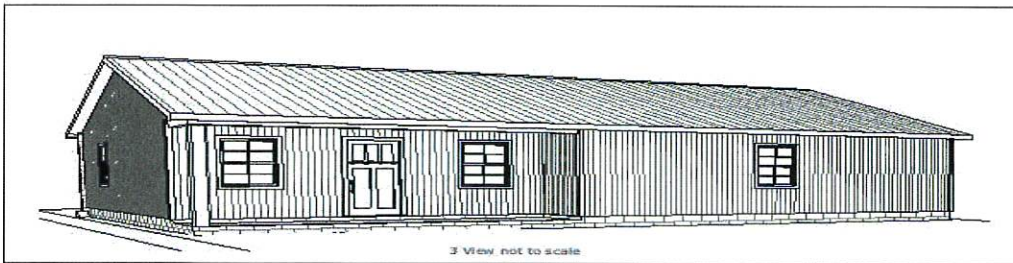

HOUSE KIT #11/ 1,693 SQ FT

Living Area	1693 sf
Porch	107 sf
Total Under Roof	1800 sf

BUILD IT YOURSELF KITS

BASIC SHELL PRICE \$26825.00 *

ADD \$6150.00 MORE TO UPGRADE TO OSB AND PREMIUM HORIZONTAL METAL SIDING

*PLUS TAX AND DELIVERY

WE CAN DELIVER UP TO **5 HOURS** FROM POCAHONTAS ARKANSAS

ADDITIONAL FEES OR SURCHARGES MAY APPLY

PRICES ARE SUBJECT TO CHANGE WITHOUT NOTICE

36X50X8 SHELL

5X21 INDENT PORCH WITH SOFFIT

2 — 3' HOUSE DOORS

6 — 3X4 VINYL WINDOWS

1 — 2X3 VINYL WINDOWS

TRUSSES AT 2' ON CENTER

STUDS AT 16" ON CENTER

HOUSE WRAP

180' OF INTERIOR FRAMING

SOFFIT AND FASCIA OVERHANG ON ROOF