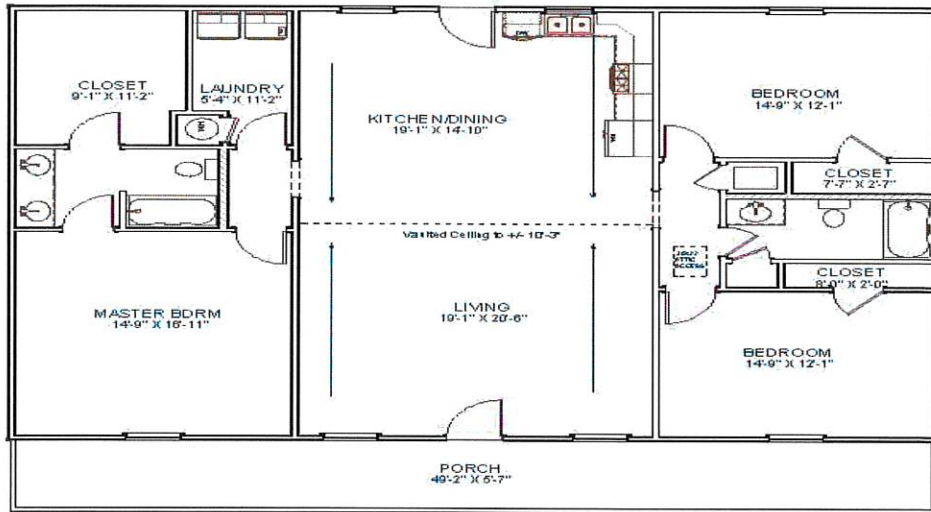

HOUSE KIT #10/ 1,800 SQ FT

Living Area	1800 sf
Porch	300 sf
Total Under Roof	2100 sf

3 View not to scale

BUILD IT YOURSELF KIT

BASIC SHELL PRICE \$28275.00 *

ADD \$6525.00 MORE TO UPGRADE TO OSB AND PREMIUM HORIZONTAL METAL SIDING

*PLUS TAX AND DELIVERY

WE CAN DELIVER UP TO **5 HOURS** FROM POCAHONTAS ARKANSAS

36X50X8 SHELL

6X50 TRUSS EXTENSION PORCH WITH SOFFIT

2 — 3' HOUSE DOORS

6 — 3X4 VINYL WINDOWS

1 — 2X3 VINYL WINDOWS

TRUSSES AT 2' ON CENTER