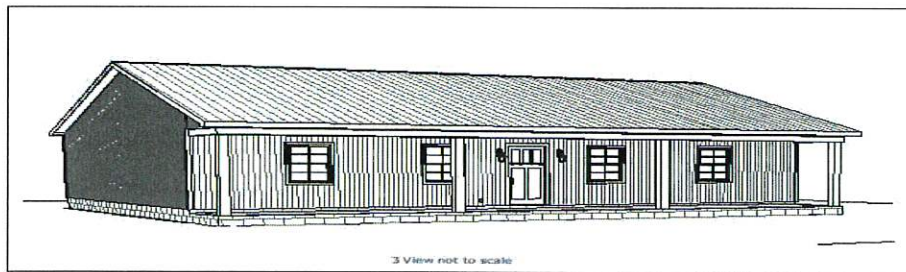

HOUSE KIT #10/ 1,800 SQ FT

Living Area	1800 sf
Porch	300 sf
Total Under Roof	2100 sf

3 View not to scale

BUILD IT YOURSELF KIT

BASIC SHELL PRICE \$28275.00 *

ADD \$6525.00 MORE TO UPGRADE TO OSB AND PREMIUM HORIZONTAL METAL SIDING

*PLUS TAX AND DELIVERY

WE CAN DELIVER UP TO **5 HOURS** FROM POCAHONTAS ARKANSAS

36X50X8 SHELL

6X50 TRUSS EXTENSION PORCH WITH SOFFIT

2 — 3' HOUSE DOORS

6 — 3X4 VINYL WINDOWS

1 — 2X3 VINYL WINDOWS

TRUSSES AT 2' ON CENTER

STUDS AT 16" ON CENTER

HOUSE WRAP

200' OF INTERIOR FRAMING

SOFFIT AND FASCIA OVERHANG ON ROOF

40YR WARRANTY 29 GAUGE METAL — 16 COLORS TO CHOOSE FROM

ADDITIONAL FEES OR SURCHARGES MAY APPLY

PRICES ARE SUBJECT TO CHANGE WITHOUT NOTICE