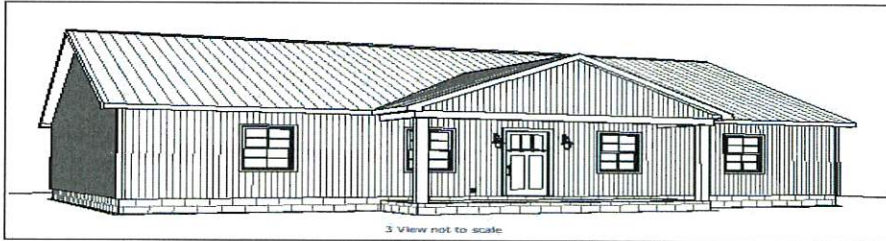

HOUSE KIT #9/ 1,800 SQ FT

Living Area	1800 sf
Porch	120 sf
Total Under Roof	1920 sf

BUILD IT YOURSELF KIT

BASIC SHELL PRICE \$27405.00 *

ADD \$6525.00 MORE TO UPGRADE
TO OSB AND PREMIUM HORIZONTAL
METAL SIDING

*PLUS TAX AND DELIVERY

WE CAN DELIVER UP TO **5 HOURS**
FROM POCAHONTAS ARKANSAS

36X50X8 SHELL

6X20 GABLE PORCH WITH SOFFIT

2 — 3' HOUSE DOORS

6 — 3X4 VINYL WINDOWS

1 — 2X3 VINYL WINDOWS

TRUSSES AT 2' ON CENTER

STUDS AT 16" ON CENTER

HOUSE WRAP

200' OF INTERIOR FRAMING

SOFFIT AND FASCIA OVERHANG ON ROOF

40YR WARRANTY 29 GAUGE METAL — 16 COLORS
TO CHOOSE FROM

ADDITIONAL FEES OR SURCHARGES MAY APPLY

PRICES ARE SUBJECT TO CHANGE WITHOUT NOTICE