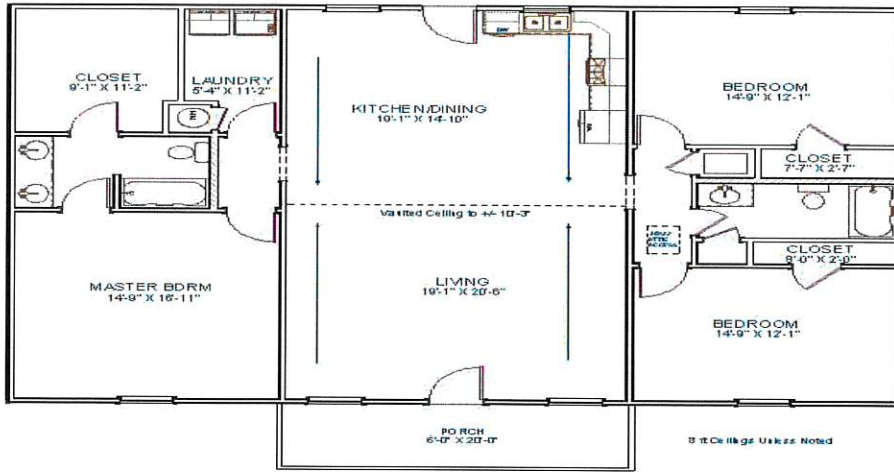

HOUSE KIT #9/ 1,800 SQ FT

Living Area	1800 sf
Porch	120 sf
Total Under Roof	1920 sf

BUILD IT YOURSELF KIT

BASIC SHELL PRICE \$27405.00 *

ADD \$6525.00 MORE TO UPGRADE
TO OSB AND PREMIUM HORIZONTAL
METAL SIDING

*PLUS TAX AND DELIVERY

WE CAN DELIVER UP TO **5 HOURS**
FROM POCAHONTAS ARKANSAS

36X50X8 SHELL

6X20 GABLE PORCH WITH SOFFIT

2 — 3' HOUSE DOORS

6 — 3X4 VINYL WINDOWS

1 — 2X3 VINYL WINDOWS

TRUSSES AT 2' ON CENTER