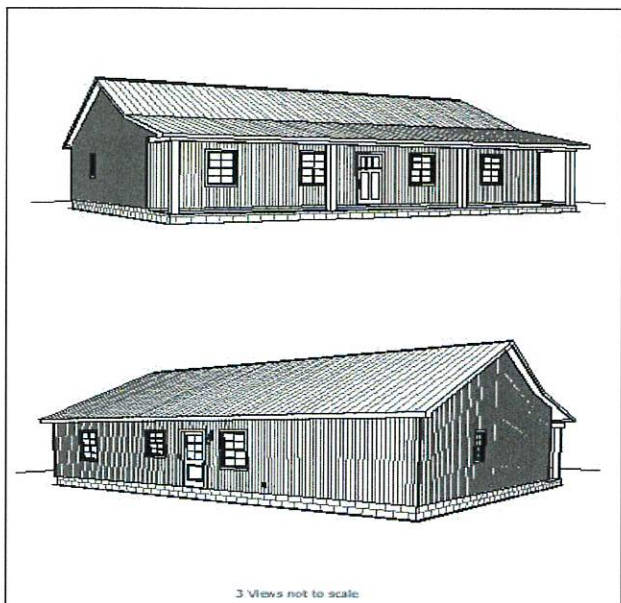

# HOUSE KIT #8/ 1,536 SQ FT

8 ft Ceiling Unless Noted

Living Area	1536 sf
Porch	288 sf
Total Under Roof	1824 sf

## BUILD IT YOURSELF KIT

BASIC SHELL PRICE \$23,925.00\*

ADD \$5580.00 MORE TO UPGRADE TO OSB AND PREMIUM HORIZONTAL METAL SIDING

\*PLUS TAX AND DELIVERY

WE CAN DELIVER UP TO **5 HOURS** FROM POCAHONTAS ARKANSAS

ADDITIONAL FEES AND SURCHARGES MAY APPLY  
PRICES ARE SUBJECT TO CHANGE WITHOUT NOTICE

32X48X8 SHELL

6X48 RANCH STYLE PORCH WITH SOFFIT

2 — 3' HOUSE DOORS

6 — 3X4 VINYL WINDOWS

2 — 2X3 VINYL WINDOWS

TRUSSES AT 2' ON CENTER