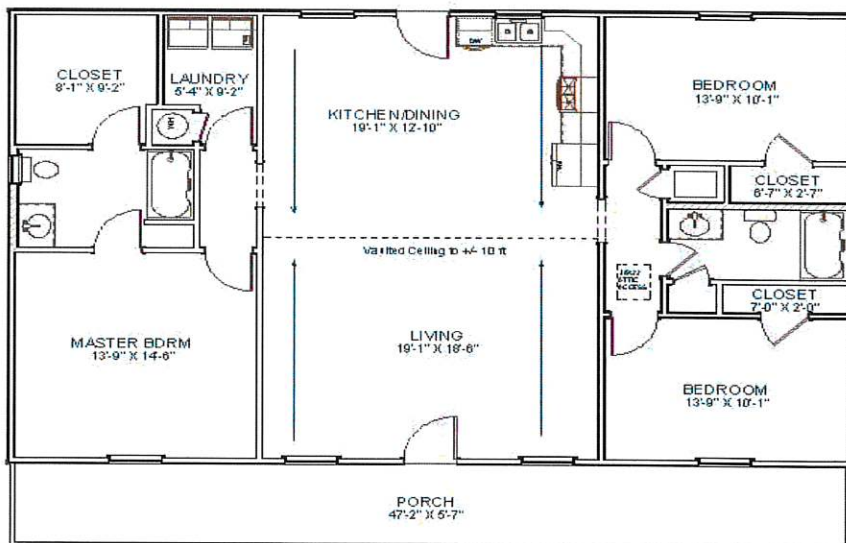

# HOUSE KIT #8/ 1,536 SQ FT

8 ft Ceiling Unless Noted

Living Area	1536 sf
Porch	288 sf
Total Under Roof	1824 sf

## BUILD IT YOURSELF KIT

BASIC SHELL PRICE \$23,925.00\*

ADD \$5580.00 MORE TO UPGRADE TO OSB AND PREMIUM HORIZONTAL METAL SIDING

\*PLUS TAX AND DELIVERY

WE CAN DELIVER UP TO **5 HOURS** FROM POCAHONTAS ARKANSAS

ADDITIONAL FEES AND SURCHARGES MAY APPLY  
PRICES ARE SUBJECT TO CHANGE WITHOUT NOTICE

32X48X8 SHELL

6X48 RANCH STYLE PORCH WITH SOFFIT

2 — 3' HOUSE DOORS

6 — 3X4 VINYL WINDOWS

2 — 2X3 VINYL WINDOWS

TRUSSES AT 2' ON CENTER