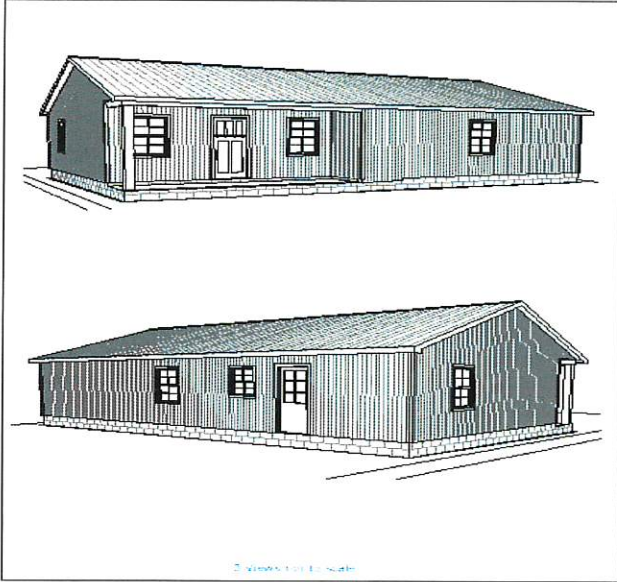

HOUSE KIT #7/ 1,434 SQ FT

COLUMS 5 5/8 FT. ON C. 5 5/8 FT. ON C.

Living Area	1434 sf
Porch	102 sf
Total Under Roof	1536 sf

BUILD IT YOURSELF KIT

BASIC SHELL PRICE \$22475.00 *

ADD \$5200.00 MORE TO UPGRADE TO OSB AND PREMIUM HORIZONTAL METAL SIDING

*PLUS TAX AND DELIVERY

WE CAN DELIVER UP TO **5 HOURS** FROM POCAHONTAS ARKANSAS

32X48X8 SHELL

5X20 INDENT PORCH WITH SOFFIT

2 — 3' HOUSE DOORS

6 — 3X4 VINYL WINDOWS

1— 2X3 VINYL WINDOWS

TRUSSES AT 2' ON CENTER

STUDS AT 16" ON CENTER

HOUSE WRAP

144' OF INTERIOR FRAMING

SOFFIT AND FASCIA OVERHANG ON ROOF

40YR WARRANTY 29 GAUGE METAL — 16 COLORS TO CHOOSE FROM

ADDITIONAL FEES AND SURCHARGES MAY APPLY

PRICES ARE SUBJECT TO CHANGE WITHOUT NOTICE