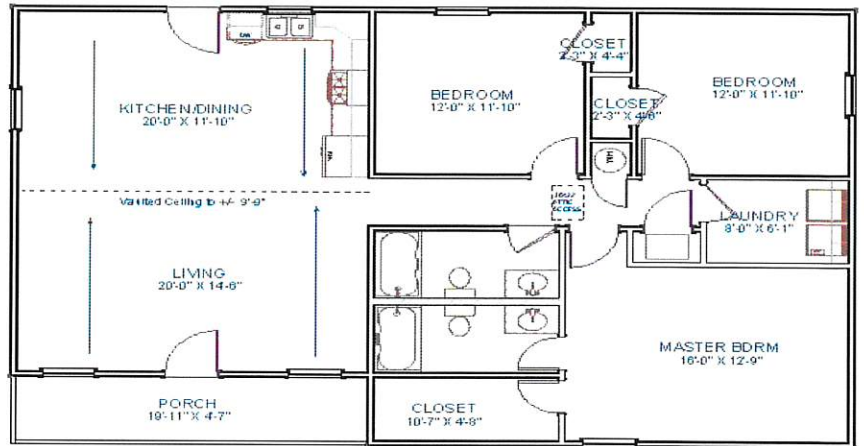

HOUSE KIT #7/ 1,434 SQ FT

COLUMS 5 5/8 FT. ON C. 5 5/8 FT. ON C.

Living Area	1434 sf
Porch	102 sf
Total Under Roof	1536 sf

BUILD IT YOURSELF KIT

BASIC SHELL PRICE \$22475.00 *

ADD \$5200.00 MORE TO UPGRADE TO OSB AND PREMIUM HORIZONTAL METAL SIDING

*PLUS TAX AND DELIVERY

WE CAN DELIVER UP TO **5 HOURS** FROM POCAHONTAS ARKANSAS

32X48X8 SHELL

5X20 INDENT PORCH WITH SOFFIT

2 — 3' HOUSE DOORS

6 — 3X4 VINYL WINDOWS

1— 2X3 VINYL WINDOWS

TRUSSES AT 2' ON CENTER