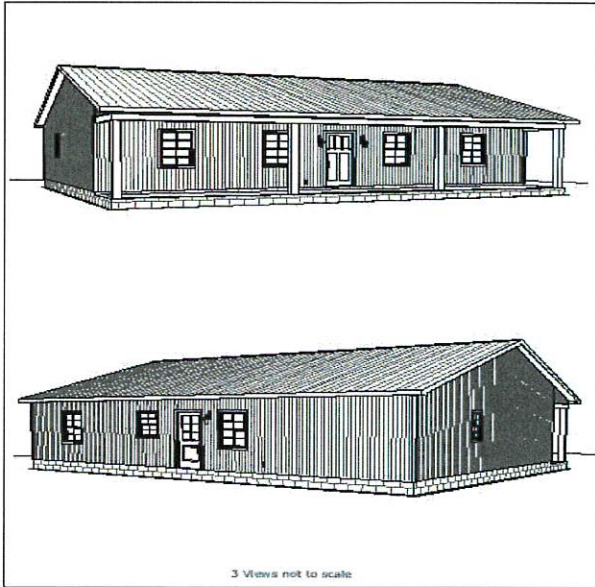

HOUSE KIT #6/ 1,536 SQ FT

Living Area	1536 sf
Porch	288 sf
Total Under Roof	1824 sf

BUILD IT YOURSELF KIT

BASIC SHELL PRICE \$23925.00 *

ADD \$5580.00 MORE TO UPGRADE TO OSB AND PREMIUM HORIZONTAL METAL SIDING

*PLUS TAX AND DELIVERY

WE CAN DELIVER UP TO **5 HOURS**

FROM POCAHONTAS ARKANSAS

ADDITIONAL FEES AND SURCHARGES MAY APPLY

PRICES ARE SUBJECT TO CHANGE WITHOUT NOTICE

32X48X8 SHELL

6X48 TRUSS EXTENSION PORCH WITH SOFFIT

2 — 3' HOUSE DOORS

6 — 3X4 VINYL WINDOWS

2 — 2X3 VINYL WINDOWS

TRUSSES AT 2' ON CENTER

STUDS AT 16" ON CENTER

HOUSE WRAP

188' OF INTERIOR FRAMING

SOFFIT AND FASCIA OVERHANG ON ROOF