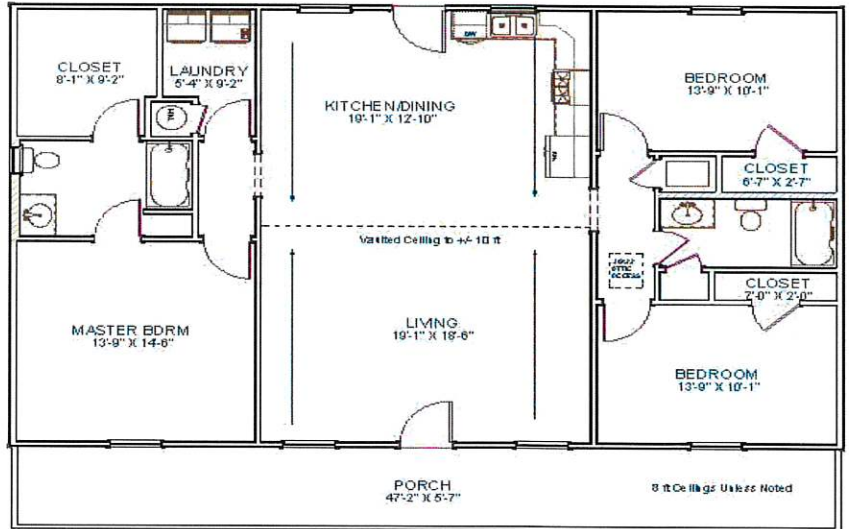

HOUSE KIT #6/ 1,536 SQ FT

Living Area	1536 sf
Porch	288 sf
Total Under Roof	1824 sf

BUILD IT YOURSELF KIT

BASIC SHELL PRICE \$23925.00 *

ADD \$5580.00 MORE TO UPGRADE TO OSB AND PREMIUM HORIZONTAL METAL SIDING

*PLUS TAX AND DELIVERY

WE CAN DELIVER UP TO **5 HOURS**

FROM POCAHONTAS ARKANSAS

ADDITIONAL FEES AND SURCHARGES MAY APPLY

PRICES ARE SUBJECT TO CHANGE WITHOUT NOTICE

32X48X8 SHELL

6X48 TRUSS EXTENSION PORCH WITH SOFFIT

2 — 3' HOUSE DOORS

6 — 3X4 VINYL WINDOWS

2 — 2X3 VINYL WINDOWS

TRUSSES AT 2' ON CENTER

STUDS AT 16" ON CENTER

HOUSE WRAP

188' OF INTERIOR FRAMING

SOFFIT AND FASCIA OVERHANG ON ROOF