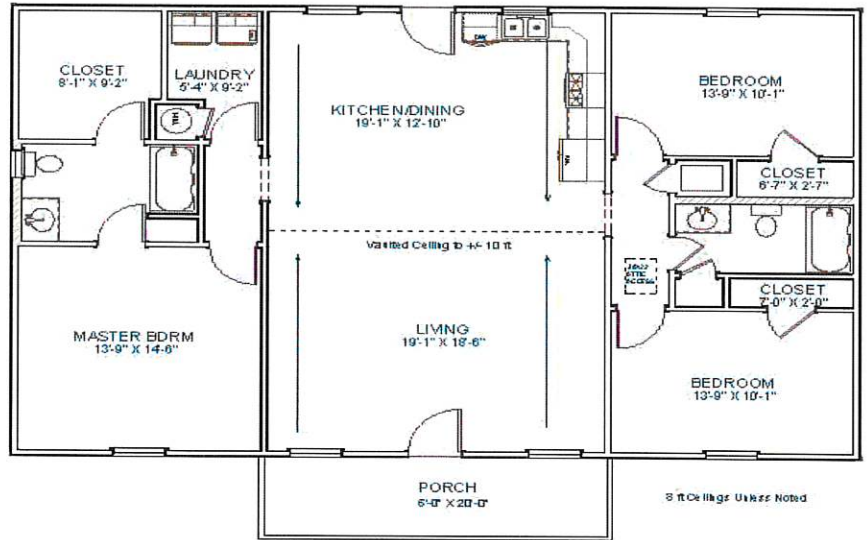

# HOUSE KIT #5/ 1,536 SQ FT

Living Area	1536 sf
Porch	120 sf
Total Under Roof	1656 sf

## BUILD IT YOURSELF KIT

BASIC SHELL PRICE \$23055.00 \*

ADD \$5580.00 MORE TO UPGRADE TO OSB AND PREMIUM HORIZONTAL METAL SIDING

\*PLUS TAX AND DELIVERY

WE CAN DELIVER UP TO 5 HOURS

FROM POCAHONTAS ARKANSAS

32X48X8 SHELL

6X20 GABLE PORCH WITH SOFFIT

2 — 3' HOUSE DOORS

6 — 3X4 VINYL WINDOWS

2 — 2X3 VINYL WINDOWS

TRUSSES AT 2' ON CENTER

STUDS AT 16" ON CENTER

HOUSE WRAP