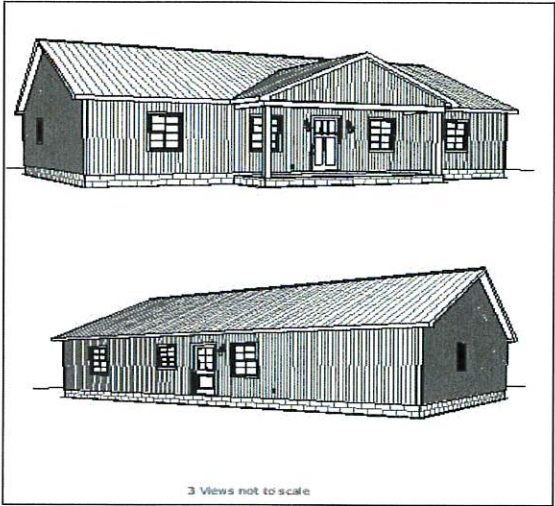

# HOUSE KIT #5/ 1,536 SQ FT

Living Area	1536 sf
Porch	120 sf
Total Under Roof	1656 sf

## BUILD IT YOURSELF KIT

BASIC SHELL PRICE \$23055.00 \*

ADD \$5580.00 MORE TO UPGRADE TO OSB AND PREMIUM HORIZONTAL METAL SIDING

\*PLUS TAX AND DELIVERY

WE CAN DELIVER UP TO 5 HOURS

FROM POCAHONTAS ARKANSAS

32X48X8 SHELL

6X20 GABLE PORCH WITH SOFFIT

2 — 3' HOUSE DOORS

6 — 3X4 VINYL WINDOWS

2 — 2X3 VINYL WINDOWS

TRUSSES AT 2' ON CENTER

STUDS AT 16" ON CENTER

HOUSE WRAP