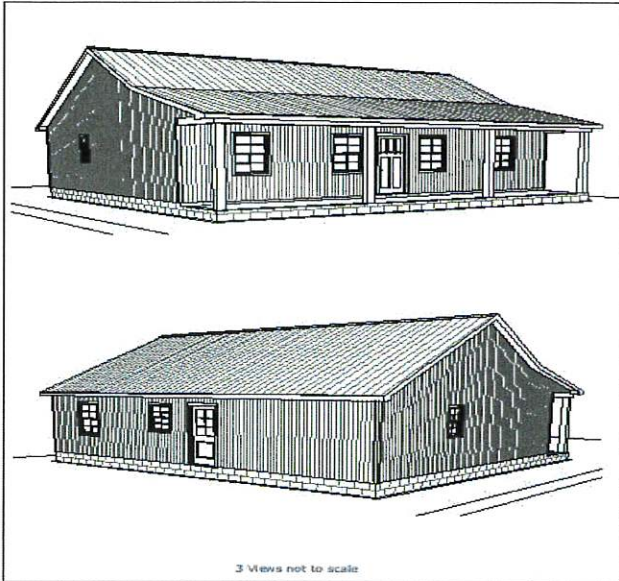

HOUSE KIT #4 / 1,280 SQ FT

CEILING 8 FT UNLESS NOTED

Living Area	1280 sf
Porch	240 sf
Total Under Roof	1520 sf

BUILD IT YOURSELF KIT

BASIC SHELL PRICE \$19575.00*

ADD \$4650.00 MORE TO UPGRADE TO OSB AND PREMIUM HORIZONTAL METAL SIDING

*PLUS TAX AND DELIVERY

WE CAN DELIVER UP TO **5 HOURS** FROM POCAHONTAS ARKANSAS

32X40X8 SHELL

6x40 RANCH PORCH WITH SOFFIT

2 — 3' HOUSE DOORS

5 — 3X4 VINYL WINDOWS

2— 2X3 VINYL WINDOWS

TRUSSES AT 2' ON CENTER

STUDS AT 16" ON CENTER

HOUSE WRAP

166' OF INTERIOR FRAMING

SOFFIT AND FASCIA OVERHANG ON ROOF

40YR WARRANTY 29 GAUGE METAL — 16 COLORS TO CHOOSE FROM

ADDITIONAL FEES AND SURCHARGES MAY APPLY

PRICES ARE SUBJECT TO CHANGE WITHOUT NOTICE