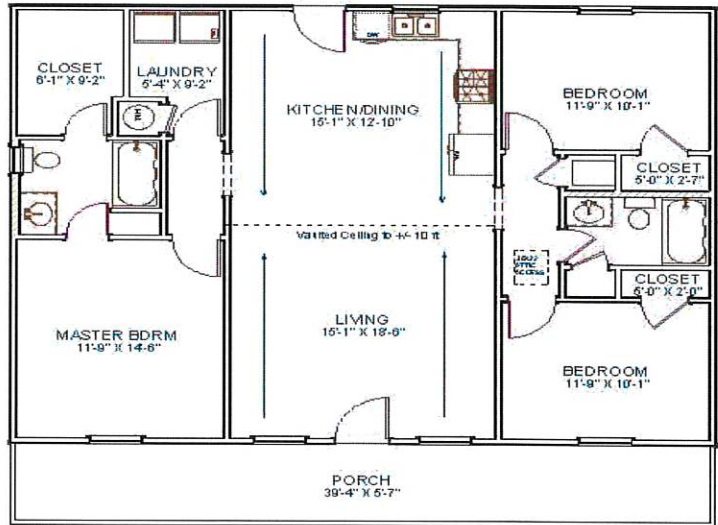

HOUSE KIT #4 / 1,280 SQ FT

CEILING 8 FT UNLESS NOTED

Living Area	1280 sf
Porch	240 sf
Total Under Roof	1520 sf

BUILD IT YOURSELF KIT

BASIC SHELL PRICE \$19575.00*

ADD \$4650.00 MORE TO UPGRADE TO OSB AND PREMIUM HORIZONTAL METAL SIDING

*PLUS TAX AND DELIVERY

WE CAN DELIVER UP TO **5 HOURS** FROM POCAHONTAS ARKANSAS

32X40X8 SHELL

6x40 RANCH PORCH WITH SOFFIT

2 — 3' HOUSE DOORS

5 — 3X4 VINYL WINDOWS

2— 2X3 VINYL WINDOWS

TRUSSES AT 2' ON CENTER

STUDS AT 16" ON CENTER

HOUSE WRAP

166' OF INTERIOR FRAMING

SOFFIT AND FASCIA OVERHANG ON ROOF

40YR WARRANTY 29 GAUGE METAL — 16 COLORS TO CHOOSE FROM

ADDITIONAL FEES AND SURCHARGES MAY APPLY

PRICES ARE SUBJECT TO CHANGE WITHOUT NOTICE