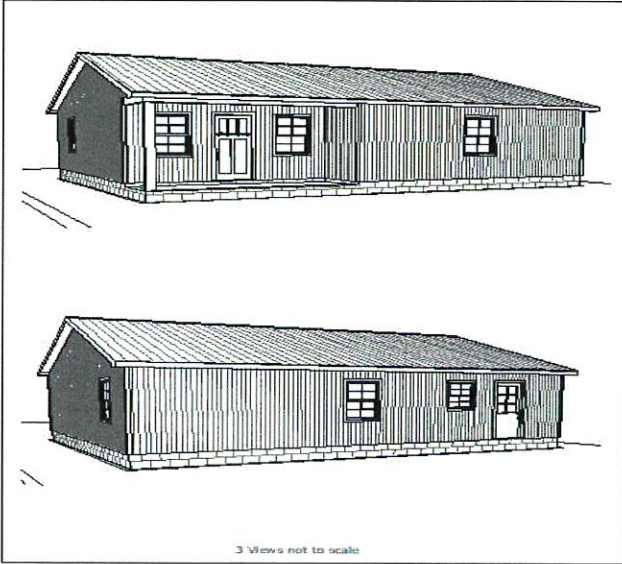

HOUSE KIT # 3/ 1,198 SQ FT

CEILING 8 FT UNLESS NOTED

Living Area	1198 sf
Porch	82 sf
Total Under Roof	1280 sf

BUILT IT YOURSELF KIT

BASIC SHELL PRICE \$18125.00*

ADD \$4650.00 MORE TO UPGRADE TO OSB AND PREMIUM HORIZONTAL METAL SIDING

*PLUS TAX AND DELIVERY

WE CAN DELIVER UP TO **5 HOURS** FROM POCAHONTAS ARKANSAS

32X40X8 SHELL

5X16 INDENT PORCH WITH SOFFIT

2 — 3' HOUSE DOORS

6 — 3X4 VINYL WINDOWS

1 — 2X3 VINYL WINDOWS

TRUSSES AT 2' ON CENTER