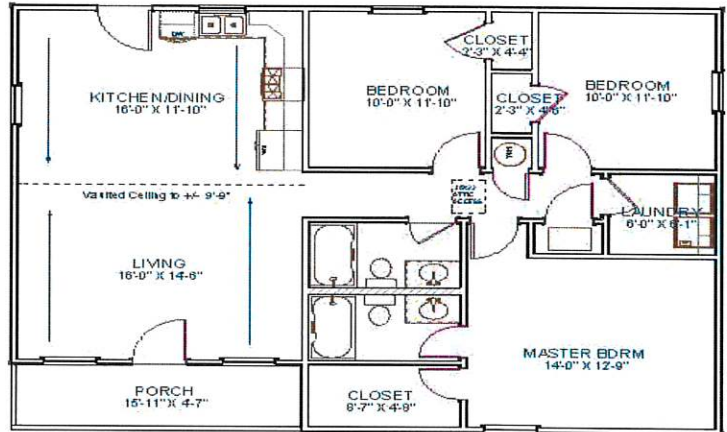

HOUSE KIT # 3/ 1,198 SQ FT

CEILING 8 FT UNLESS NOTED

Living Area	1198 sf
Porch	82 sf
Total Under Roof	1280 sf

BUILT IT YOURSELF KIT

BASIC SHELL PRICE \$18125.00*

ADD \$4650.00 MORE TO UPGRADE TO OSB AND PREMIUM HORIZONTAL METAL SIDING

*PLUS TAX AND DELIVERY

WE CAN DELIVER UP TO **5 HOURS** FROM POCAHONTAS ARKANSAS

32X40X8 SHELL

5X16 INDENT PORCH WITH SOFFIT

2 — 3' HOUSE DOORS

6 — 3X4 VINYL WINDOWS

1 — 2X3 VINYL WINDOWS

TRUSSES AT 2' ON CENTER