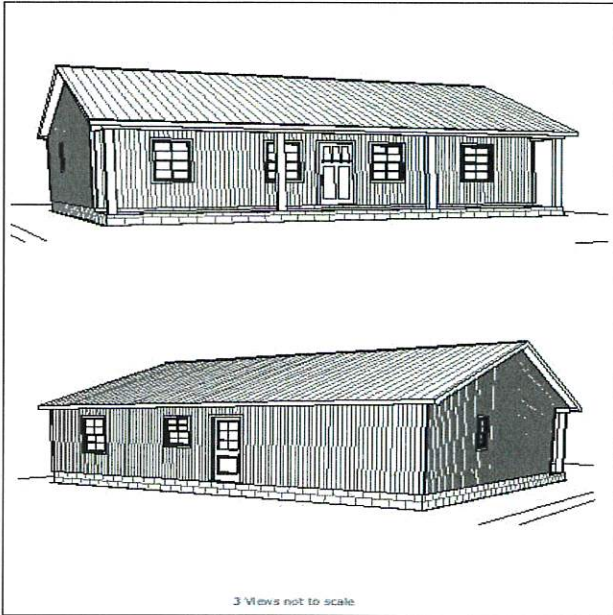

HOUSE KIT # 2/ 1,280 SQ FT

CEILINGS 8 FT UNLESS NOTED

Living Area	1280 sf
Porch	240 sf
Total Under Roof	1520 sf

BUILD IT YOURSELF KIT

BASIC SHELL PRICE 19575.00*

ADD \$4650.00 MORE TO UPGRADE
TO OSB AND PREMIUM HORIZONTAL
METAL SIDING *

*PLUS TAX AND DELIVERY

WE CAN DELIVER UP TO **5 HOURS**
FROM POCAHONTAS ARKANSAS

ADDITIONAL FEES AND SURCHARGES MAY APPLY
PRICES ARE SUBJECT TO CHANGE WITHOUT NOTICE

32X40X8 SHELL

6X40 TRUSS EXTENSION PORCH WITH SOFFIT

2 — 3' HOUSE DOORS

5 — 3X4 VINYL WINDOWS

2 — 2X3 VINYL WINDOWS

TRUSSES AT 2' ON CENTER

STUDS AT 16" ON CENTER

HOUSE WRAP

166' OF INTERIOR FRAMING

SOFFIT AND FASCIA OVERHANG ON ROOF