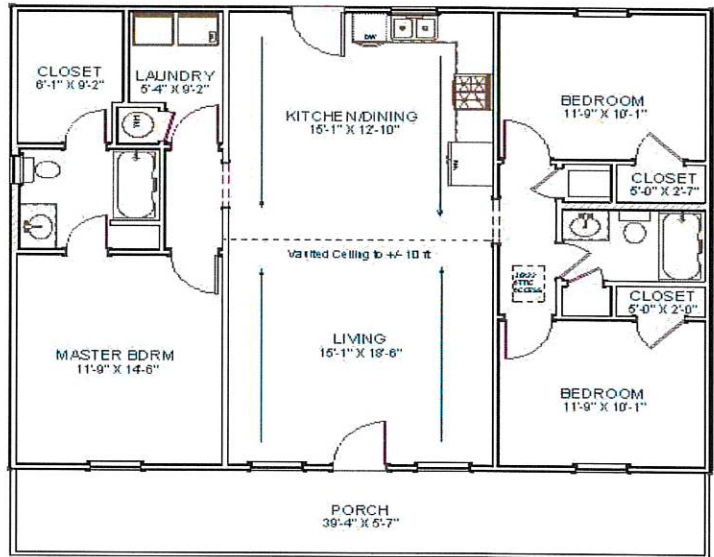

HOUSE KIT # 2/ 1,280 SQ FT

CEILINGS 8 FT UNLESS NOTED

Living Area	1280 sf
Porch	240 sf
Total Under Roof	1520 sf

BUILD IT YOURSELF KIT

BASIC SHELL PRICE 19575.00*

ADD \$4650.00 MORE TO UPGRADE
TO OSB AND PREMIUM HORIZONTAL
METAL SIDING *

*PLUS TAX AND DELIVERY

WE CAN DELIVER UP TO **5 HOURS**
FROM POCAHONTAS ARKANSAS

ADDITIONAL FEES AND SURCHARGES MAY APPLY
PRICES ARE SUBJECT TO CHANGE WITHOUT NOTICE

32X40X8 SHELL

6X40 TRUSS EXTENSION PORCH WITH SOFFIT

2 — 3' HOUSE DOORS

5 — 3X4 VINYL WINDOWS

2 — 2X3 VINYL WINDOWS

TRUSSES AT 2' ON CENTER

STUDS AT 16" ON CENTER

HOUSE WRAP

166' OF INTERIOR FRAMING

SOFFIT AND FASCIA OVERHANG ON ROOF