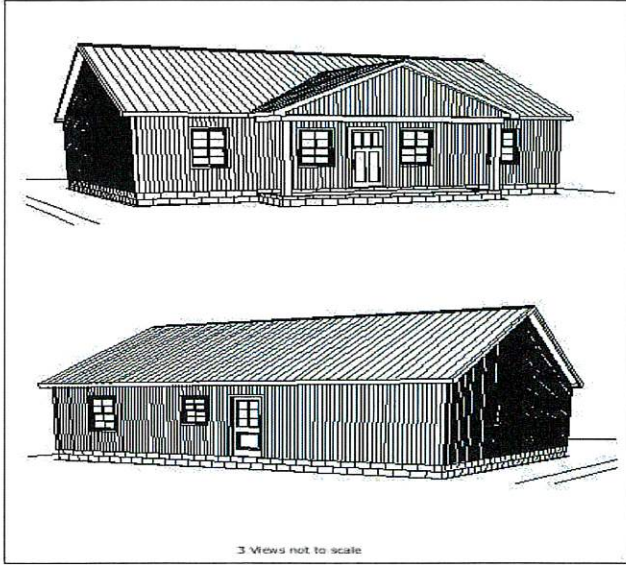

# HOUSE KIT #1/1,280 SQ FT

Living Area	1280 sf
Porch	120 sf
Total Under Roof	1400 sf

0 sf  
0 sf  
0 sf

## BUILD IT YOURSELF KIT

BASIC SHELL PRICE \$18705.00\*

ADD \$4650.00 MORE TO UPGRADE TO OSB AND PREMIUM HORIZONTAL METAL SIDING

\*PLUS TAX AND DELIVERY

WE CAN DELIVER UP TO **5 HOURS** FROM POCAHONTAS ARKANSAS

ADDITIONAL FEES AND SURCHARGES MAY APPLY  
PRICES ARE SUBJECT TO CHANGE WITHOUT NOTICE

32X40X8 SHELL

6x20 GABLE PORCH WITH SOFFIT

2 — 3' HOUSE DOORS

5 — 3X4 VINYL WINDOWS

2 — 2X3 VINYL WINDOWS

TRUSSES AT 2' ON CENTER