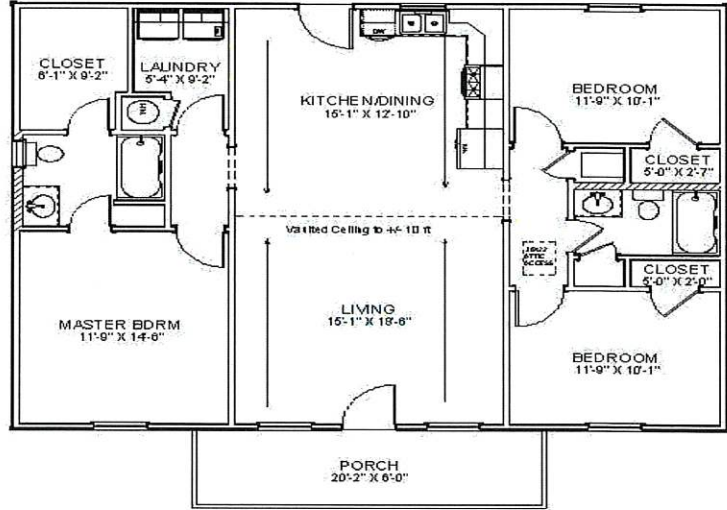

# HOUSE KIT #1/1,280 SQ FT

Living Area	1280 sf
Porch	120 sf
Total Under Roof	1400 sf

0 sf  
0 sf  
0 sf

## BUILD IT YOURSELF KIT

BASIC SHELL PRICE \$18705.00\*

ADD \$4650.00 MORE TO UPGRADE TO OSB AND PREMIUM HORIZONTAL METAL SIDING

\*PLUS TAX AND DELIVERY

WE CAN DELIVER UP TO **5 HOURS** FROM POCAHONTAS ARKANSAS

ADDITIONAL FEES AND SURCHARGES MAY APPLY  
PRICES ARE SUBJECT TO CHANGE WITHOUT NOTICE

32X40X8 SHELL

6x20 GABLE PORCH WITH SOFFIT

2 — 3' HOUSE DOORS

5 — 3X4 VINYL WINDOWS

2 — 2X3 VINYL WINDOWS

TRUSSES AT 2' ON CENTER