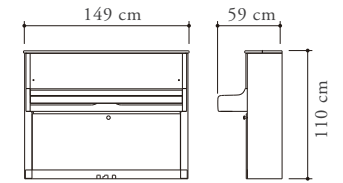

K-15E

Simple Elegance & Sturdy Performance

The K-15E provides an excellent introduction to KAWAI upright piano quality. Featuring a solid spruce soundboard and the highly regarded Ultra Responsive™ action with ABS parts, this continental-style instrument produces a rich, clear tone, with performance qualities to rival much larger upright pianos.

Elegante semplicità e solide prestazioni

Il K-15E è un ottimo approccio alla qualità dei pianoforti verticali KAWAI. Grazie alla solida tavola armonica in abete e alla meccanica Ultra Responsive™ con parti in ABS, questo strumento in stile moderno ha una sonorità ricca e chiara che consente prestazioni che possono emulare i modelli di dimensioni superiori.

Weight: 196 kg