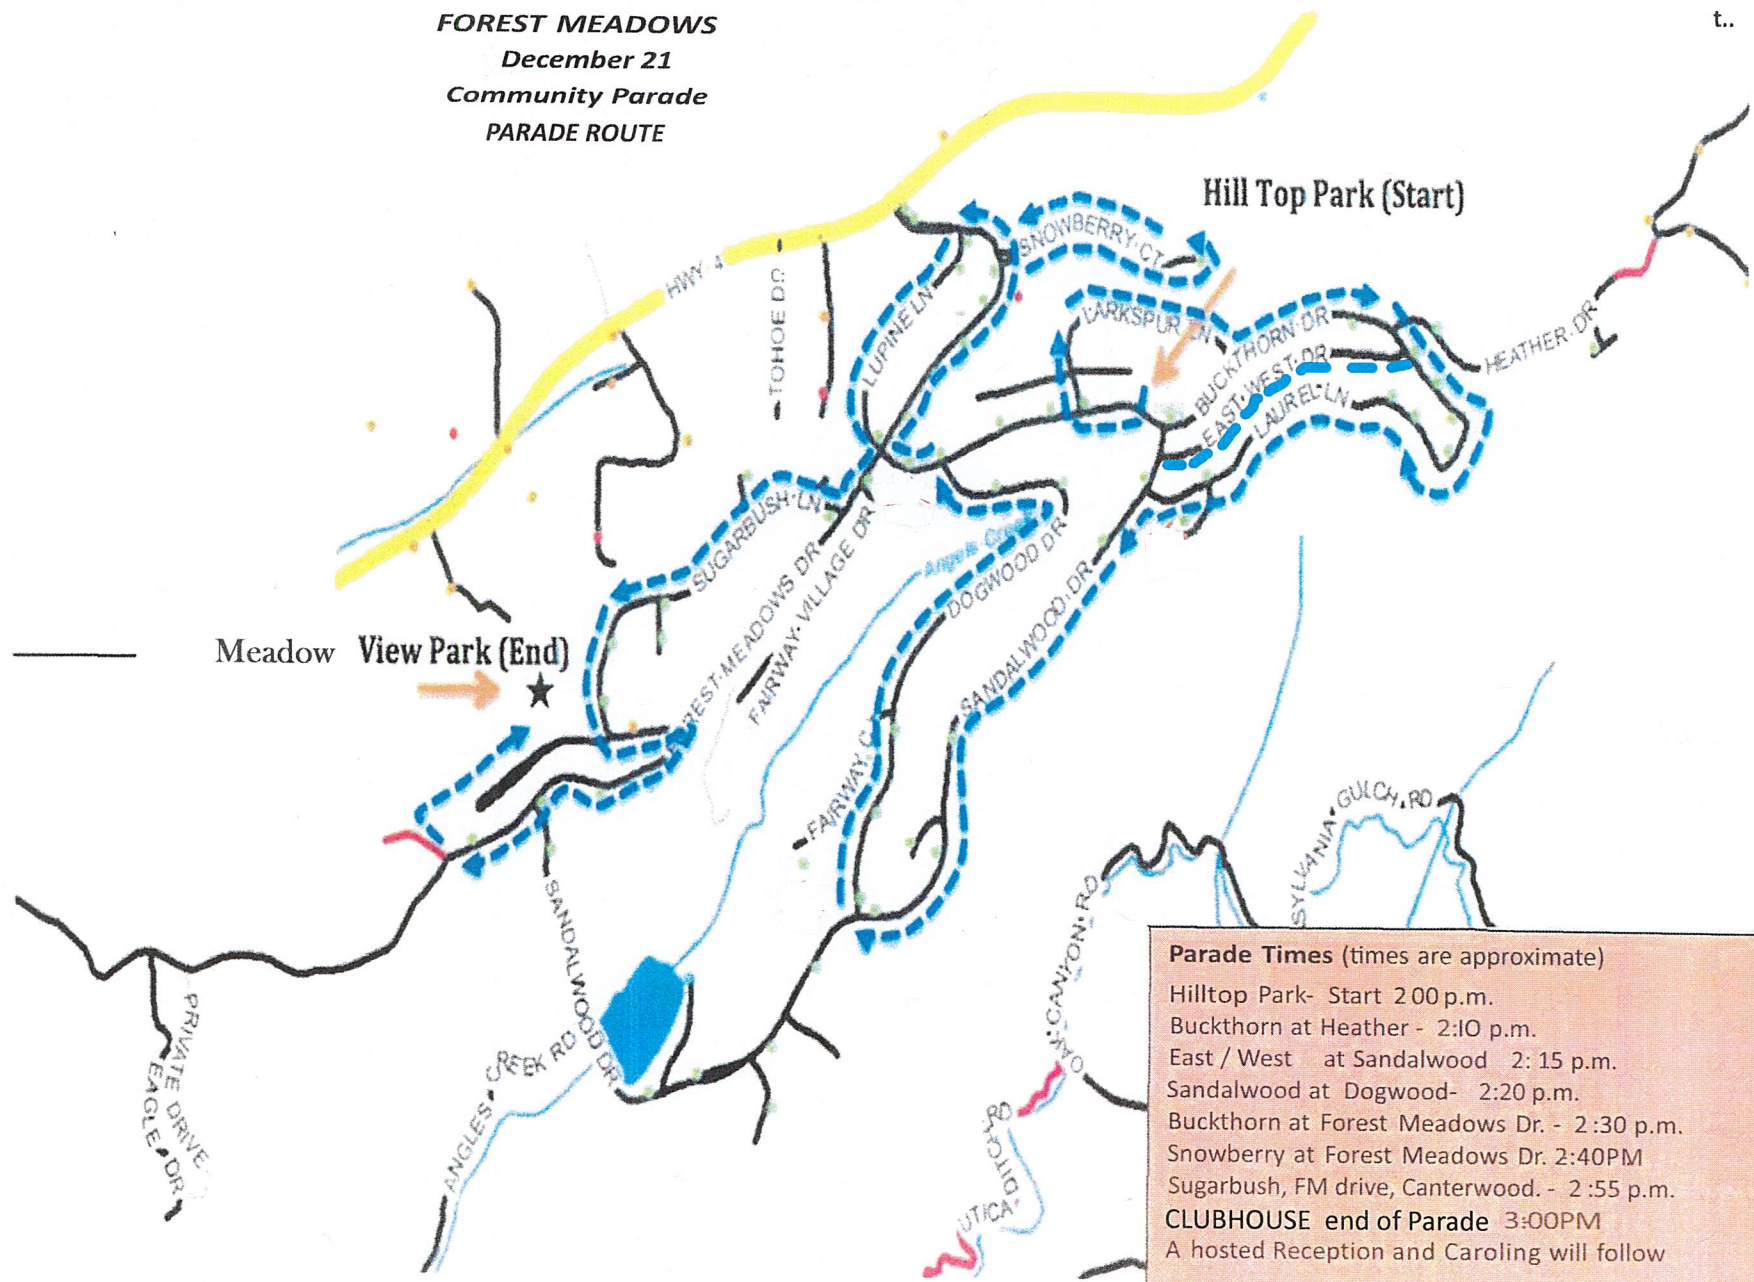

Hilltop at parade Start  
 Sandalwood @ Laurel Lane  
 Sandalwood @ Dogwood  
 Forest Meadows @ Buckthorn

← Gathering locations for neighbor viewing

**PARADE WILL END AT THE FM GOLF COURSE**

**FOREST MEADOWS  
 December 21  
 Community Parade  
 PARADE ROUTE**

**Parade Times (times are approximate)**  
 Hilltop Park- Start 2:00 p.m.  
 Buckthorn at Heather - 2:10 p.m.  
 East / West at Sandalwood 2:15 p.m.  
 Sandalwood at Dogwood- 2:20 p.m.  
 Buckthorn at Forest Meadows Dr. - 2:30 p.m.  
 Snowberry at Forest Meadows Dr. 2:40PM  
 Sugarbush, FM drive, Canterwood. - 2:55 p.m.  
**CLUBHOUSE end of Parade 3:00PM**  
 A hosted Reception and Caroling will follow