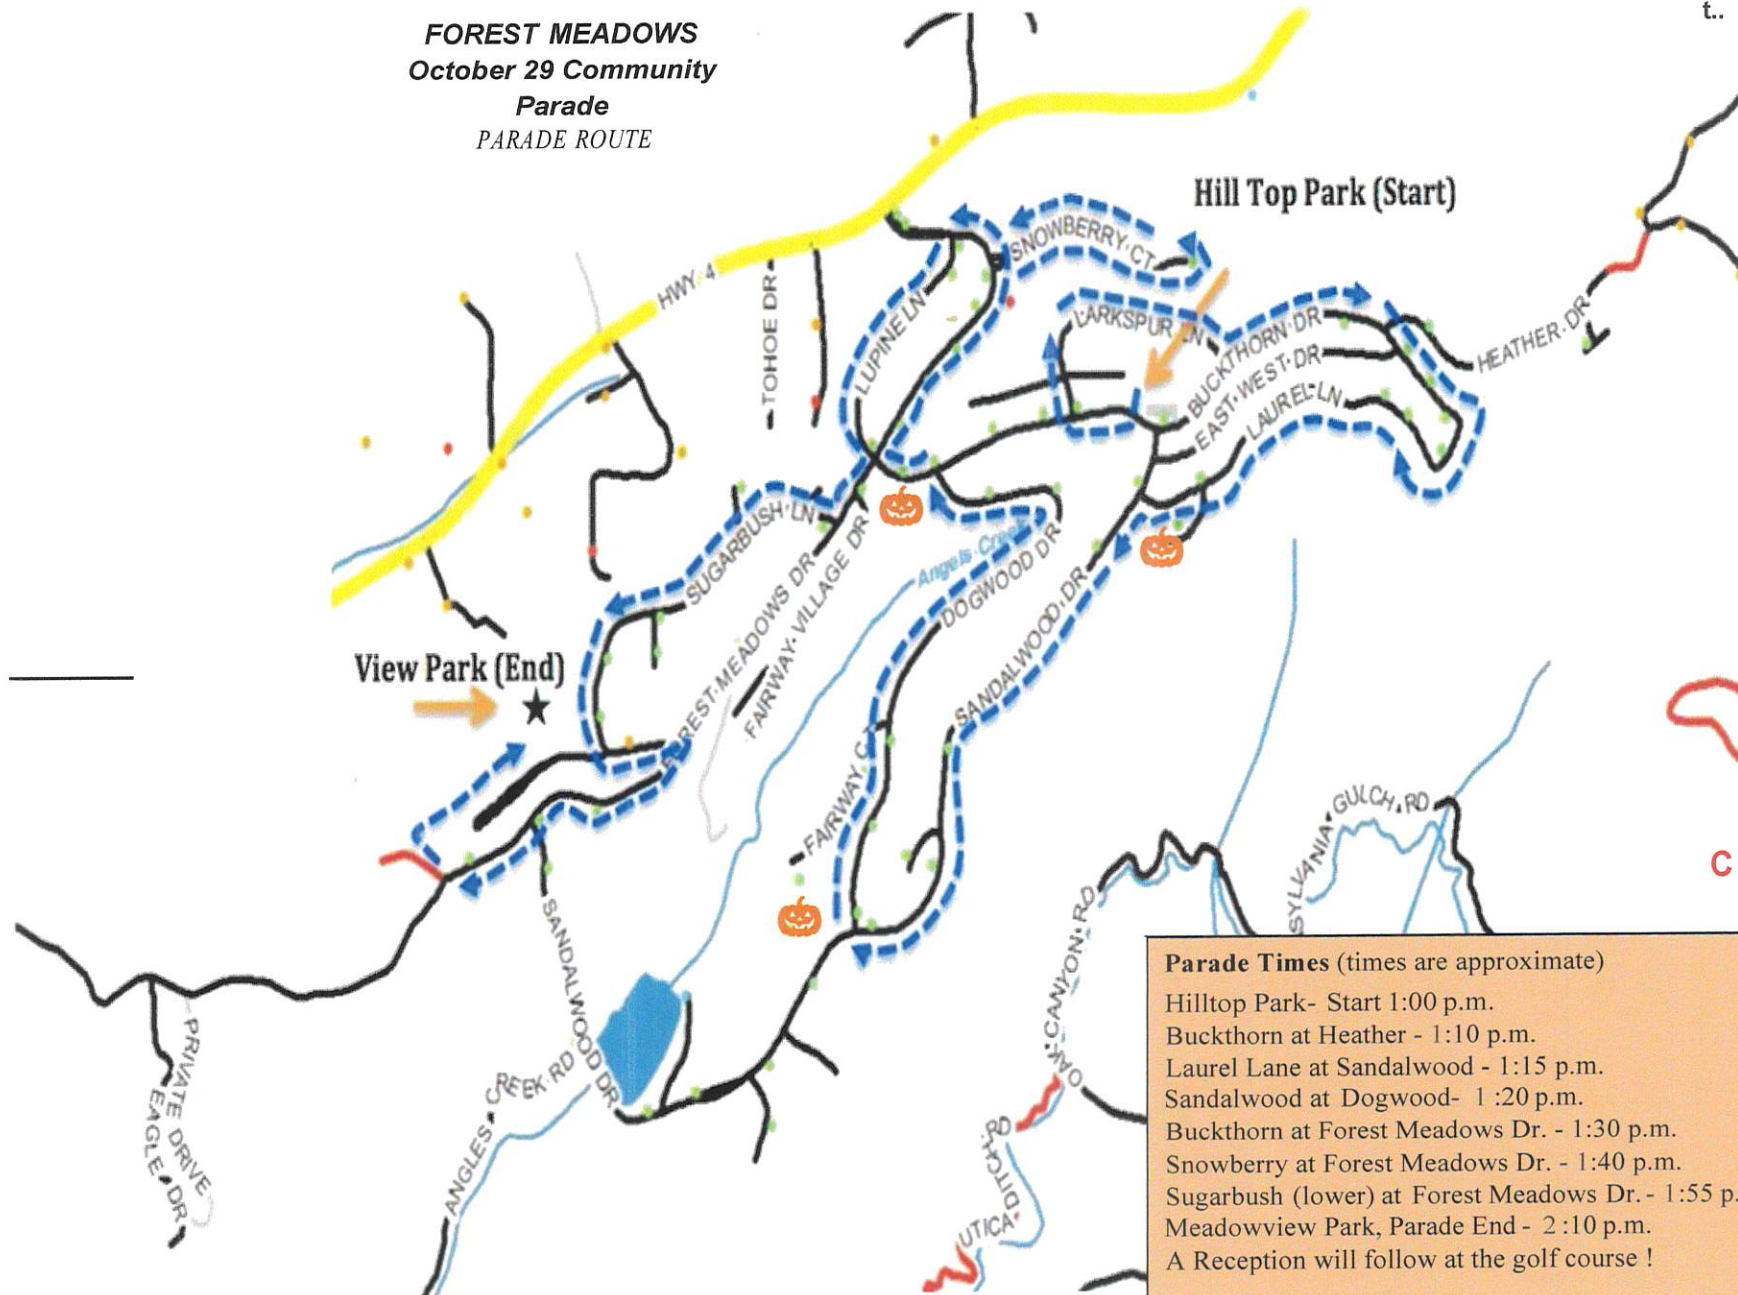

Gathering locations for neighbor viewing together!
Hilltop at parade Start
Sandalwood @ Laurel Lane
Sandalwood @ Dogwood
Forest Meadows @ Buckthorn

PARADE WILL END AT THE FM GOLF COURSE

**FOREST MEADOWS
October 29 Community
Parade
PARADE ROUTE**

- Parade Times** (times are approximate)
- Hilltop Park- Start 1:00 p.m.
 - Buckthorn at Heather - 1:10 p.m.
 - Laurel Lane at Sandalwood - 1:15 p.m.
 - Sandalwood at Dogwood- 1 :20 p.m.
 - Buckthorn at Forest Meadows Dr. - 1:30 p.m.
 - Snowberry at Forest Meadows Dr. - 1:40 p.m.
 - Sugarbush (lower) at Forest Meadows Dr. - 1:55 p.m.
 - Meadowview Park, Parade End - 2 :10 p.m.
- A Reception will follow at the golf course !