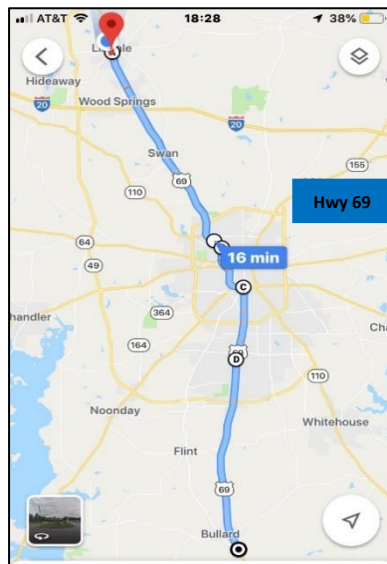

Contact info: Ron 903-253-3213