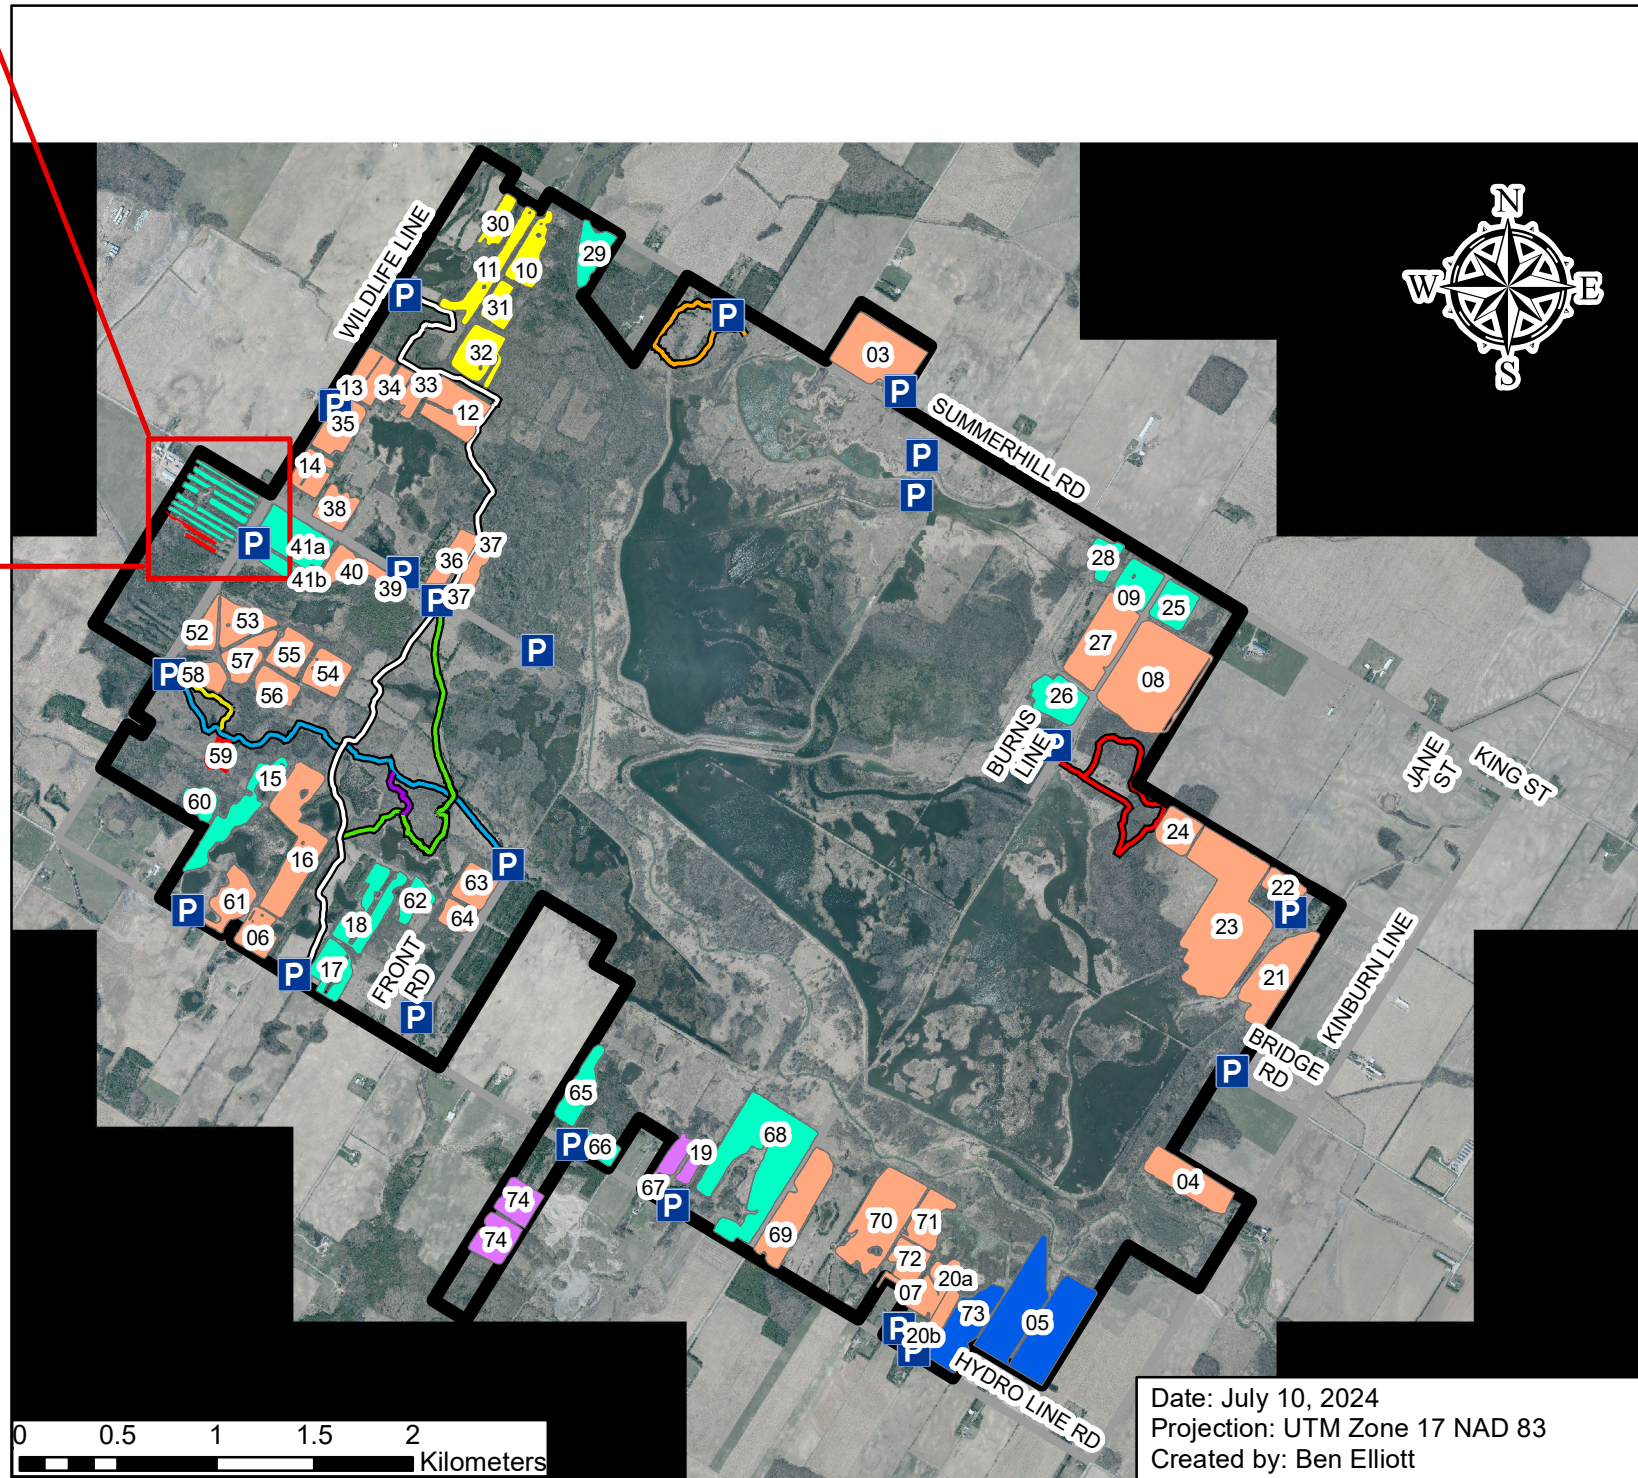

2024 Agricultural Fields in Hullett Marsh

Crop Types

- Beans
- Corn
- Fallow
- Hay
- Oats
- Wheat

Agricultural Field Crop Proportions

■ Beans ■ Hay ■ Corn ■ Fallow ■ Wheat ■ Oats

Date: July 10, 2024
 Projection: UTM Zone 17 NAD 83
 Created by: Ben Elliott