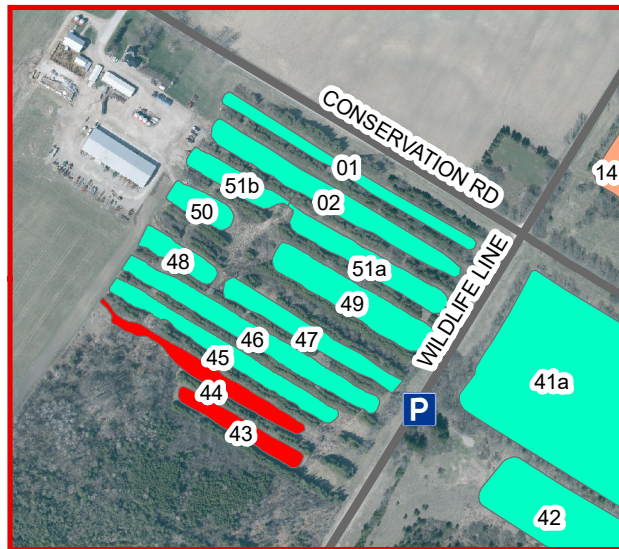

2024 Agricultural Fields in Hullett Marsh

Crop Types

- Beans
- Corn
- Fallow
- Hay
- Oats
- Wheat

Agricultural Field Crop Proportions

■ Beans ■ Hay ■ Corn ■ Fallow ■ Wheat ■ Oats

Date: July 10, 2024
 Projection: UTM Zone 17 NAD 83
 Created by: Ben Elliott