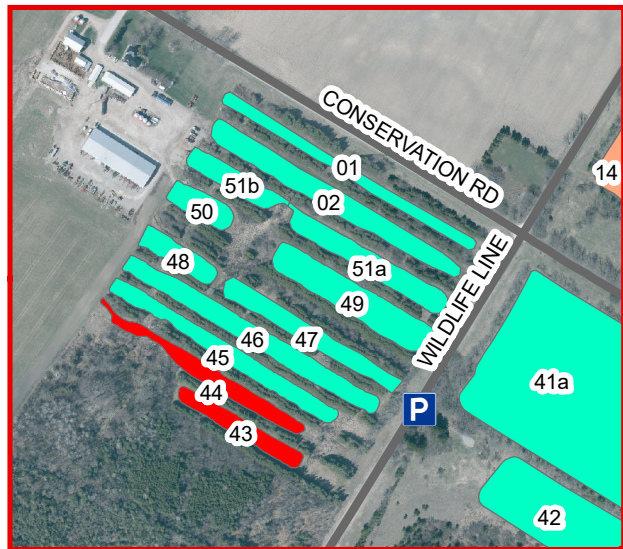

2024 Agricultural Fields in Hullett Marsh

Crop Types

- Beans
- Corn
- Fallow
- Hay
- Oats
- Wheat

Agricultural Field Crop Proportions

■ Beans ■ Hay ■ Corn ■ Fallow ■ Wheat ■ Oats

Date: July 10, 2024
 Projection: UTM Zone 17 NAD 83
 Created by: Ben Elliott