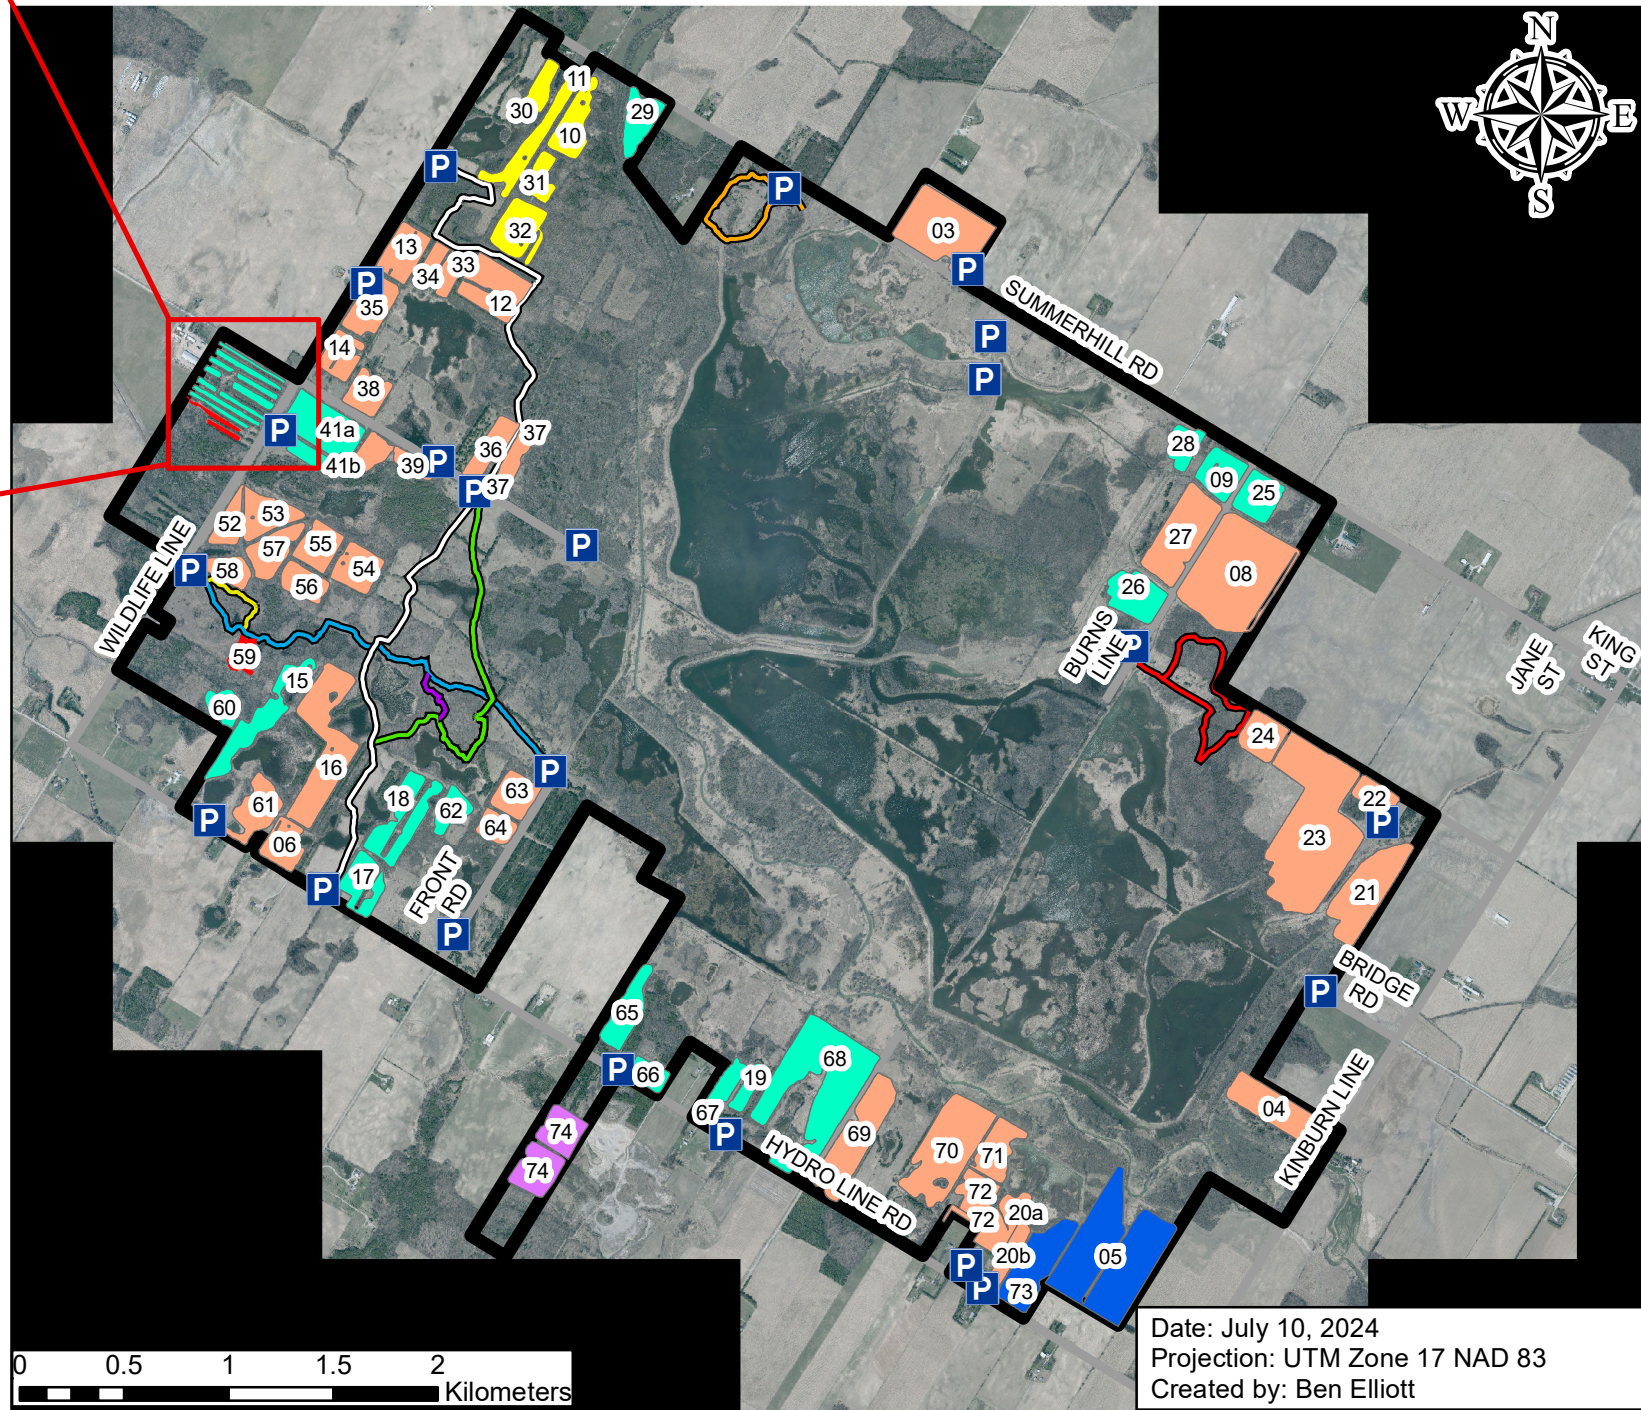

2024 Agricultural Fields in Hullett Marsh

Crop Types

- Beans
- Corn
- Fallow
- Hay
- Oats
- Wheat

Agricultural Field Crop Proportions

■ Beans ■ Hay ■ Corn ■ Fallow ■ Wheat ■ Oats

Date: July 10, 2024
 Projection: UTM Zone 17 NAD 83
 Created by: Ben Elliott