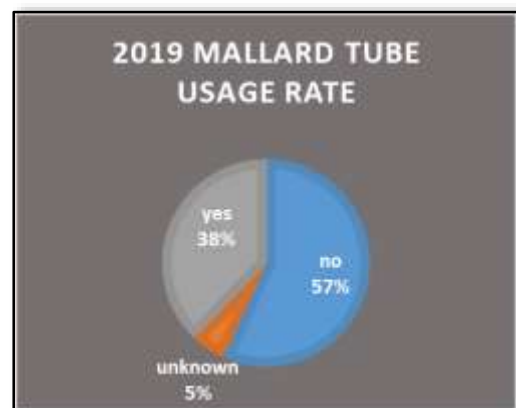

# Nesting Report: 2019 Nesting Season

Another nesting season has come and gone at Hullett Marsh and we have continued to see our Mallard Tube and Duck Box Nesting Programs thrive. This data is invaluable to us at Hullett and allows us to better understand what the birds are looking for in nesting grounds, as well as to better position boxes and tubes to allow for the highest possible usage and success rates possible. We would like to thank all of those who help to make these programs so successful year after year, without your help this would not be possible.

## Mallard Tubes

The Friends of Hullett observed a 38% usage rate in our Mallard Tubes during the 2019 nesting season. This is an 15% increase from last years' usage rates. 30% of the 37 tubes that were placed in the marsh were considered to be successful nests. These tubes have been replaced in the marsh and hopefully we continue to see an upward trend in usage and success in the 2020 season.