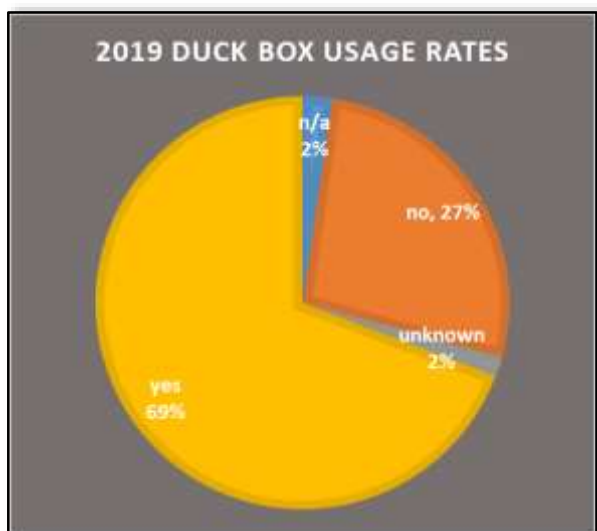

# Nesting Report: 2019 Nesting Season

Another nesting season has come and gone at Hullett Marsh and we have continued to see our Mallard Tube and Duck Box Nesting Programs thrive. This data is invaluable to us at Hullett and allows us to better understand what the birds are looking for in nesting grounds, as well as to better position boxes and tubes to allow for the highest possible usage and success rates possible. We would like to thank all of those who help to make these programs so successful year after year, without your help this would not be possible.

## Mallard Tubes

The Friends of Hullett observed a 38% usage rate in our Mallard Tubes during the 2019 nesting season. This is an 15% increase from last years' usage rates. 30% of the 37 tubes that were placed in the marsh were considered to be successful nests. These tubes have been replaced in the marsh and hopefully we continue to see an upward trend in usage and success in the 2020 season.

## Duck Boxes

The Friends of Hullett observed a 69% usage rates in our Duck Boxes during the 2019 season. This is an 11% increase from last years' usage rates. 26% of the 130 boxes were considered to be successful nests. Of the boxes that were used, it was found that **31% were used by Wood Duck, 37% were used by Hooded Merganser and 32% were used by both species**. This is a very even split of the different nesting possibilities and a very positive result.